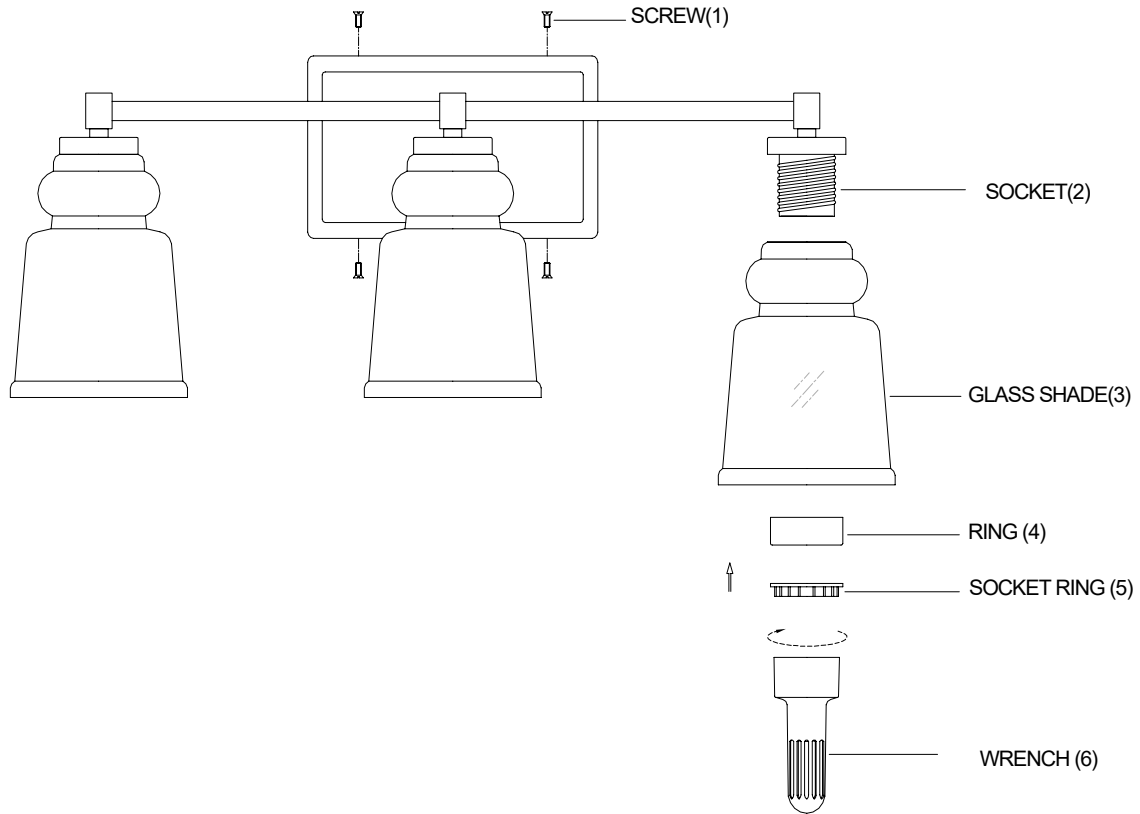

## L I T E T R E N D S

ITEM NO: M80057BN/MBK  
M80058BN/MBK  
M80059BN/MBK

## ASSEMBLY INSTRUCTIONS

1. Carefully unpack and identify all parts referring to illustration for parts identification.
2. Turn the power to the installation point OFF.
3. Install the glass shade (3), the ring (4), and the socket ring (5) onto the socket (2). Tighten with the wrench (6).
4. Refer to the additional installation instructions included with the product for wiring and installation.
5. Install proper bulbs (not included) into each socket referring to the markings and/or labels on the fixture for maximum wattage.
6. Restore power to the installation point and retain this sheet for future reference.